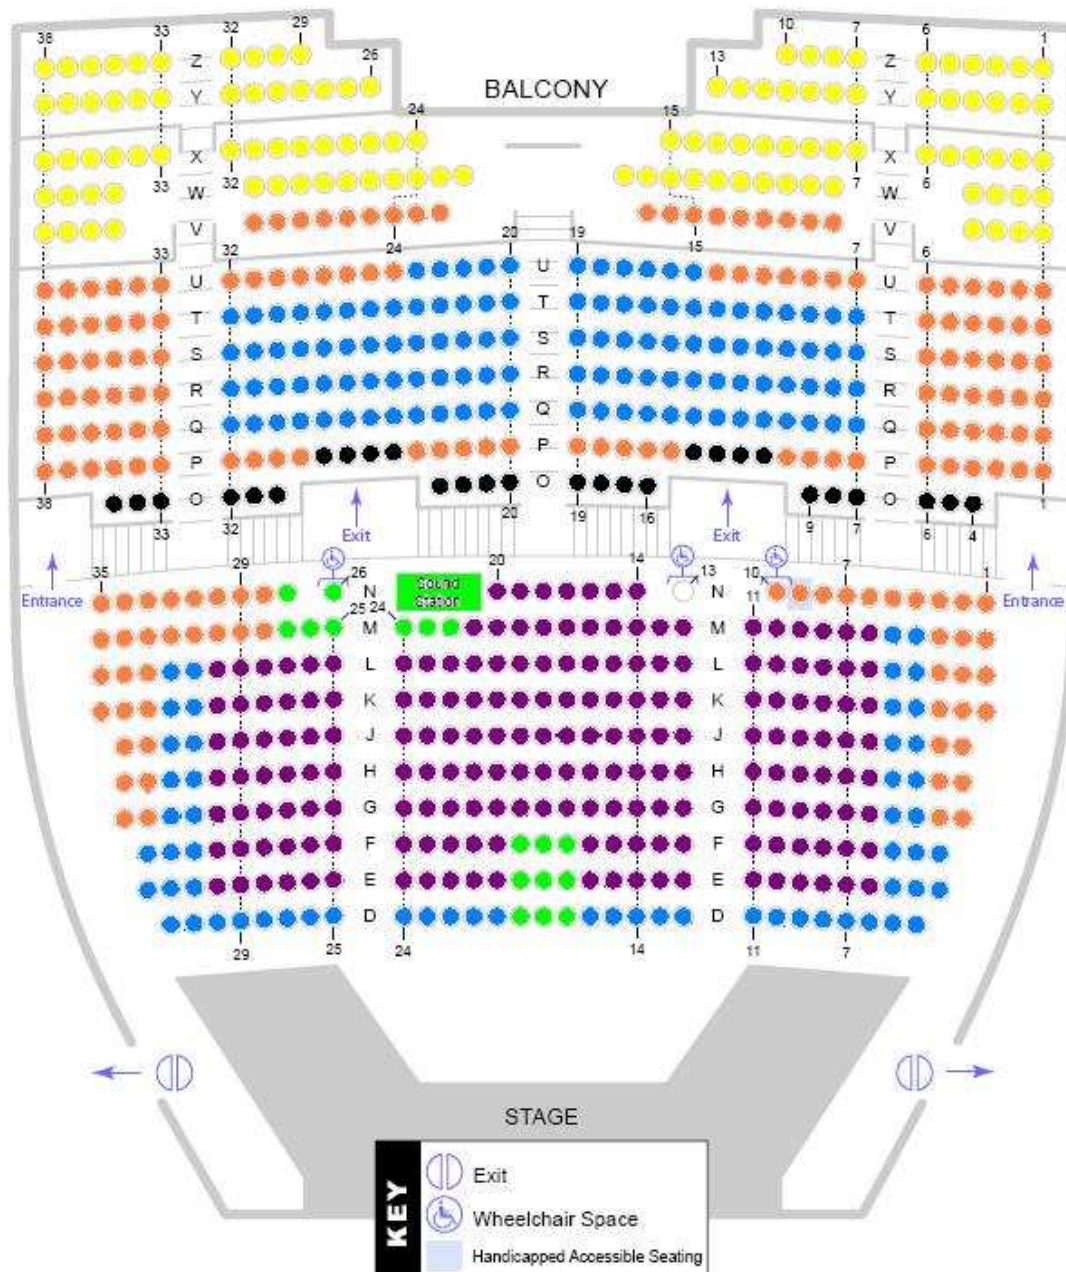

# Egyptian Theatre Seating Chart

- Price Level #1 (Adults-\$69, Seniors-\$62, Children-\$54)
- Price Level #2 (Adults-\$49, Seniors-\$44, Children-\$37)
- Price Level #3 (Adults-\$34, Seniors-\$30, Children-\$24)
- Price Level #4 (Adults-\$22, Seniors-\$20, Children-\$15)

- Have views that may be partially obstructed (Price Level #4 applies to these seats)
- Seats taken for production tech needs.